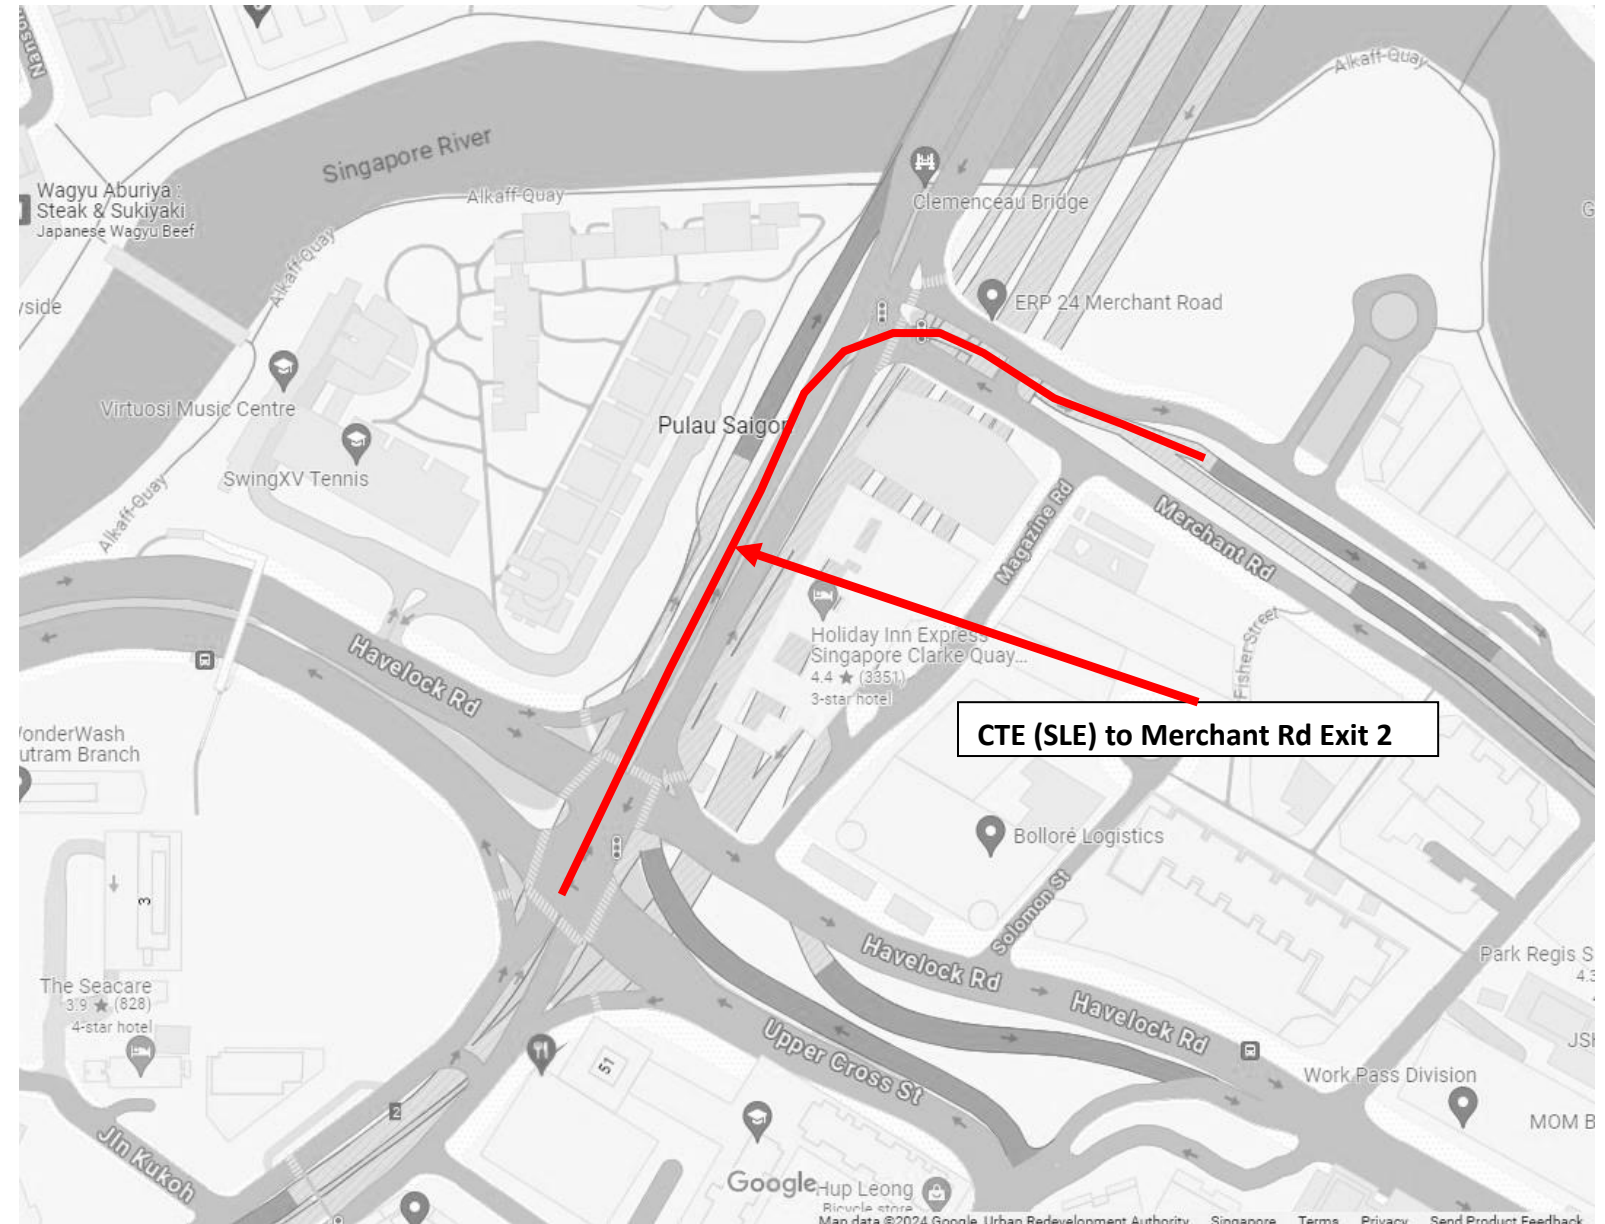

**4 May 2026, 11 May 2026, 18 May 2026 and 24 May 2026**  
**12.00am to 06.00am**

**Legend**

 **Route closed**

**5 May 2026, 12 May 2026, 19 May 2026 and 25 May 2026**  
**12.00am to 06.00am**

**Legend**

	Route closed
---	--------------

**5 May 2026, 12 May 2026, 19 May 2026 and 25 May 2026**

**12.00am to 06.00am**

**Legend**

 **Route closed**

**6 May 2026, 13 May 2026 and 20 May 2026**  
**12.00am to 06.00am**

**Legend**

 **Route closed**

**6 May 2026, 13 May 2026 and 20 May 2026**

**12.00am to 06.00am**

**CTE (AYE) to Cairnhill Circle Exit 5**

**Legend**

 **Route closed**

7 May 2026, 14 May 2026, 21 May 2026 and 27 May 2026

12.00am to 06.00am

**Legend**

	Route closed
---	--------------