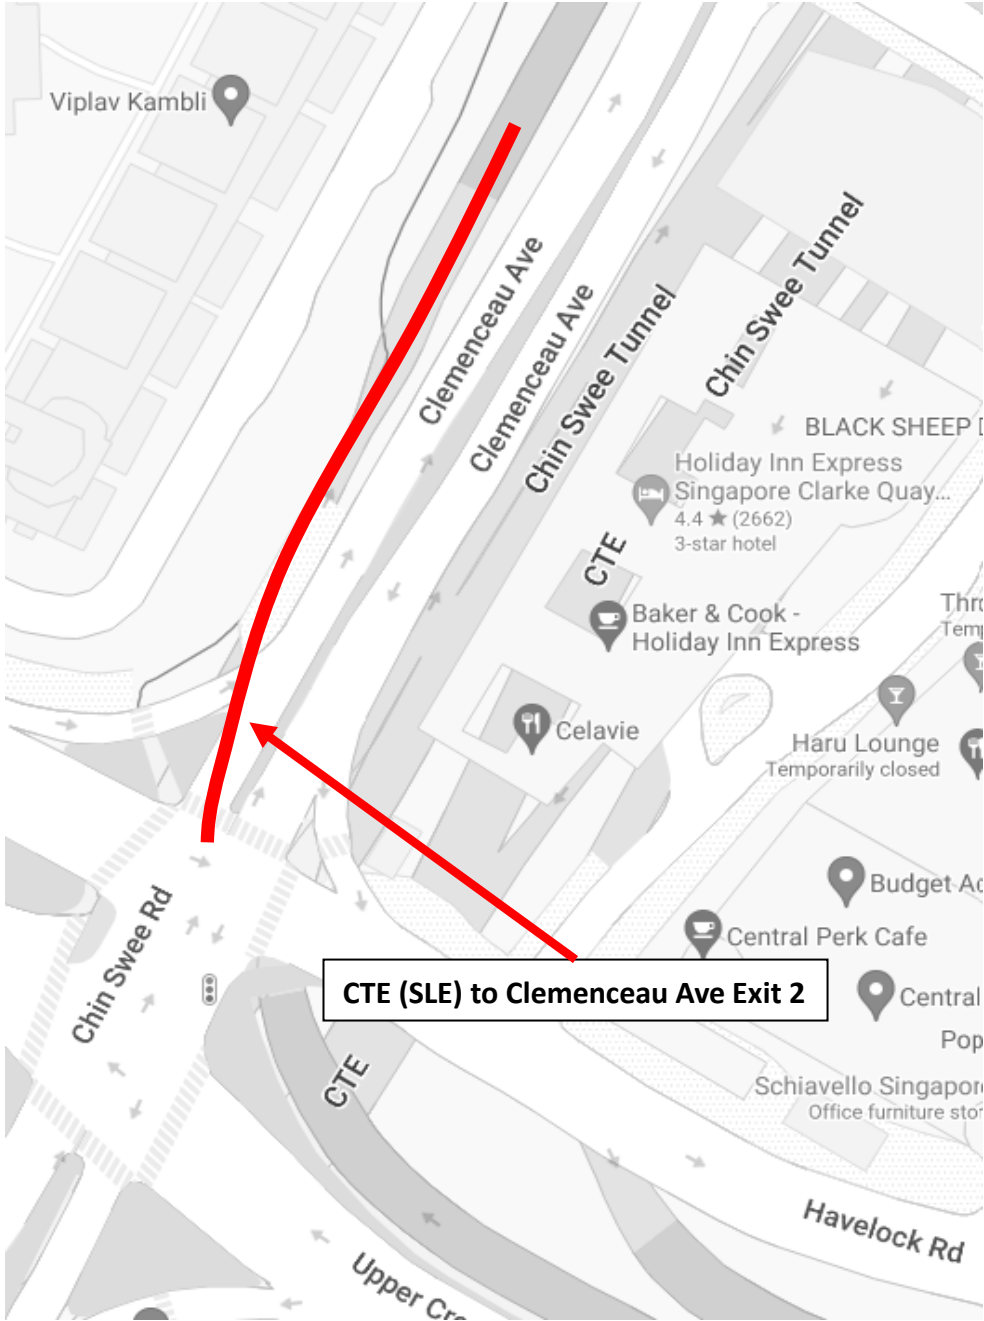

**4 May 2026, 11 May 2026, 18 May 2026 and 24 May 2026**  
**12.00am to 06.00am**

**Legend**

 **Route closed**

**5 May 2026, 12 May 2026, 19 May 2026 and 25 May 2026**  
**12.00am to 06.00am**

**Legend**

	Route closed
---	--------------

**5 May 2026, 12 May 2026, 19 May 2026 and 25 May 2026**

**12.00am to 06.00am**

**Legend**

 **Route closed**

**6 May 2026, 13 May 2026 and 20 May 2026**  
**12.00am to 06.00am**

**Legend**

 **Route closed**

**6 May 2026, 13 May 2026 and 20 May 2026**

**12.00am to 06.00am**

**CTE (AYE) to Cairnhill Circle Exit 5**

**Legend**

 **Route closed**

7 May 2026, 14 May 2026, 21 May 2026 and 27 May 2026

12.00am to 06.00am

**Legend**

	Route closed
---	--------------