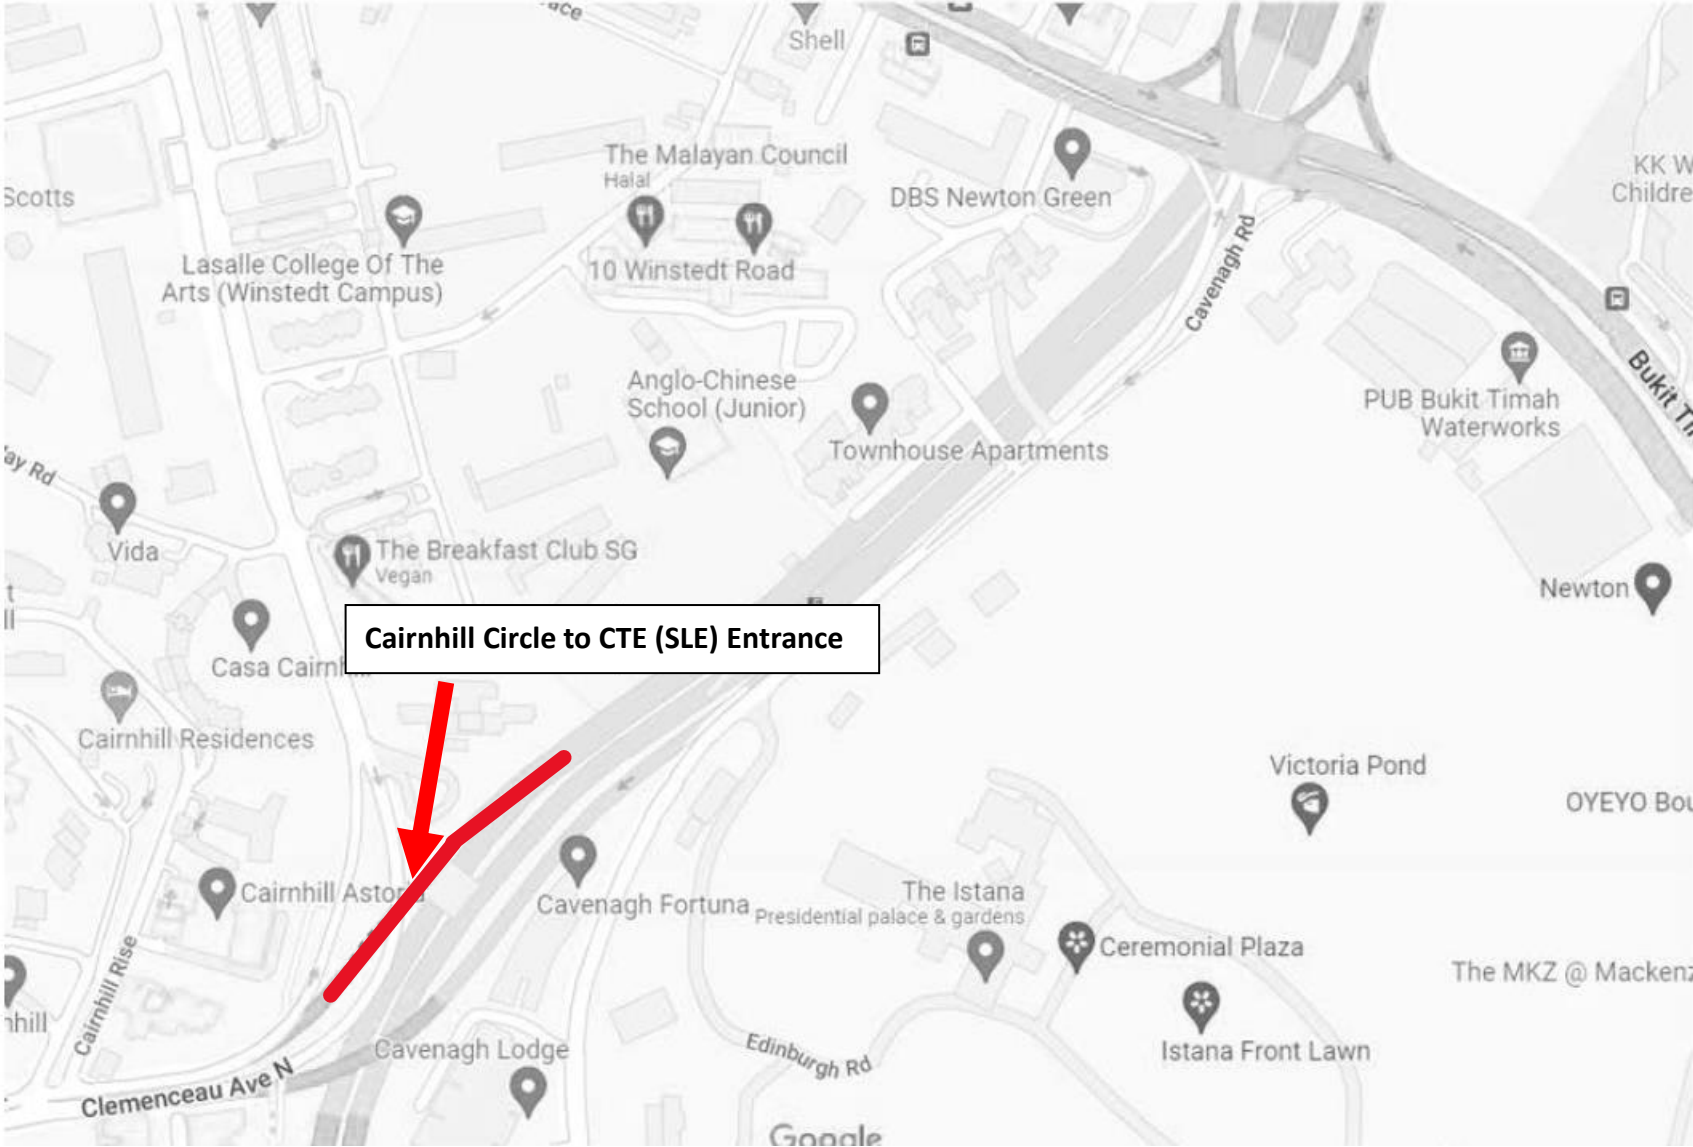

**6 May 2026, 13 May 2026 and 20 May 2026**

**12.00am to 06.00am**

**CTE (AYE) to Cairnhill Circle Exit 5**

**Legend**

 **Route closed**

7 May 2026, 14 May 2026, 21 May 2026 and 27 May 2026

12.00am to 06.00am

**Legend**

	Route closed
---	--------------