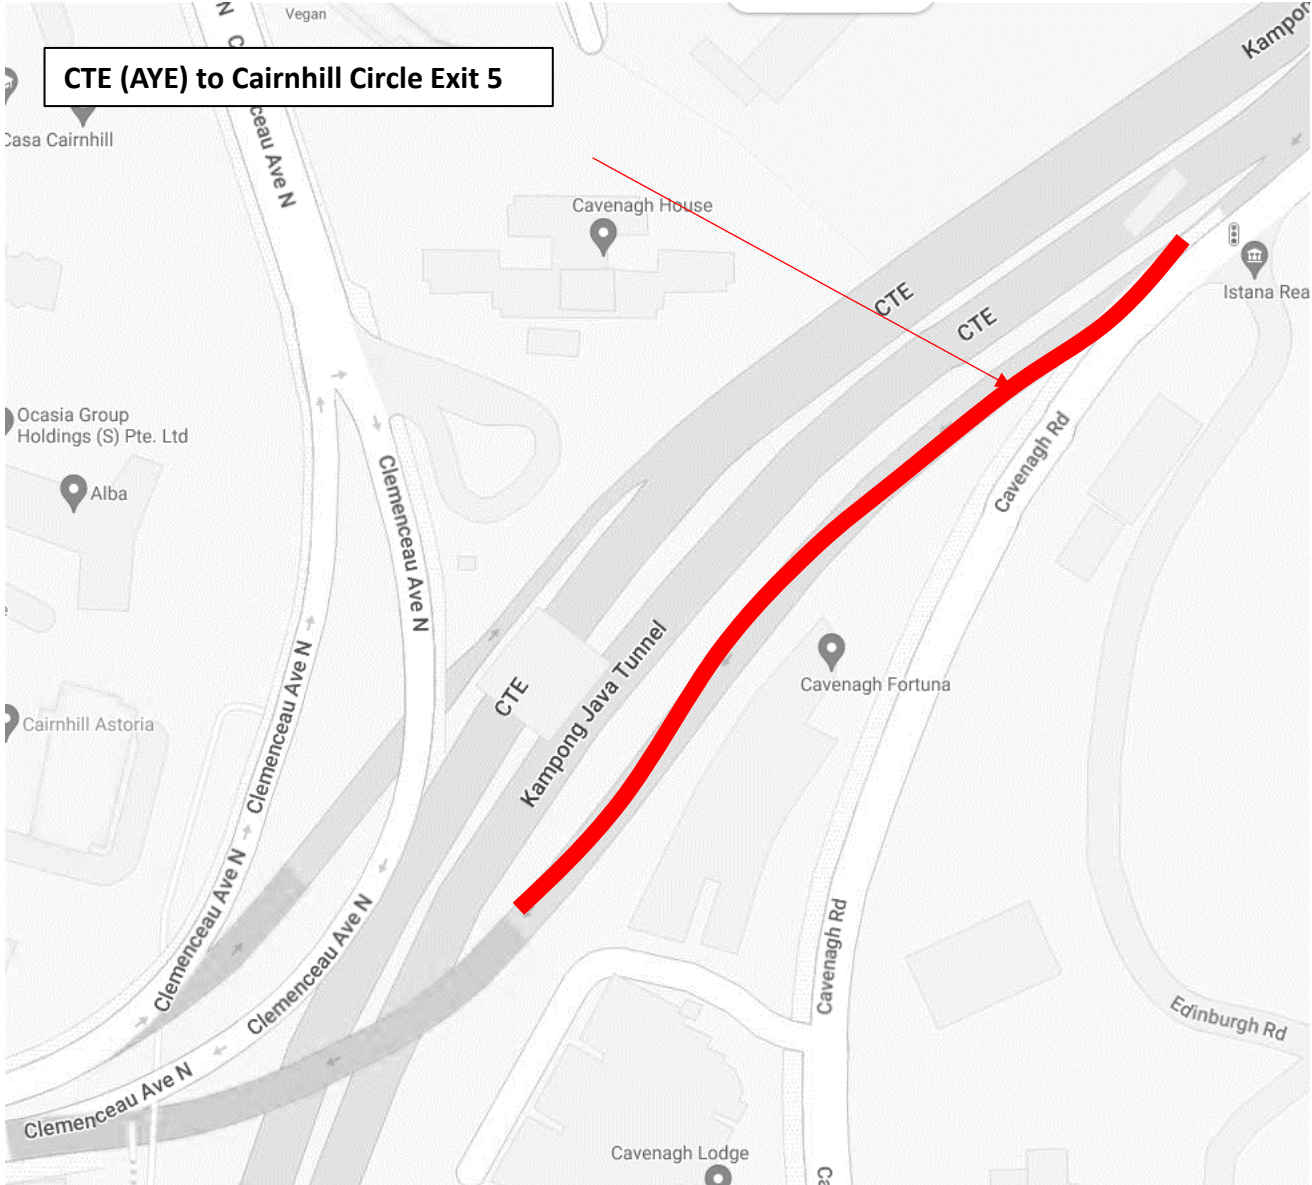

**4 May 2026, 11 May 2026, 18 May 2026 and 24 May 2026**  
**12.00am to 06.00am**

**Legend**

 **Route closed**

**5 May 2026, 12 May 2026, 19 May 2026 and 25 May 2026**  
**12.00am to 06.00am**

**Legend**

	Route closed
---	--------------

**5 May 2026, 12 May 2026, 19 May 2026 and 25 May 2026**

**12.00am to 06.00am**

**Legend**

 **Route closed**

**6 May 2026, 13 May 2026 and 20 May 2026**  
**12.00am to 06.00am**

**Legend**

 **Route closed**

**6 May 2026, 13 May 2026 and 20 May 2026**

**12.00am to 06.00am**

**CTE (AYE) to Cairnhill Circle Exit 5**

**Legend**

 **Route closed**

7 May 2026, 14 May 2026, 21 May 2026 and 27 May 2026

12.00am to 06.00am

**Legend**

	Route closed
---	--------------